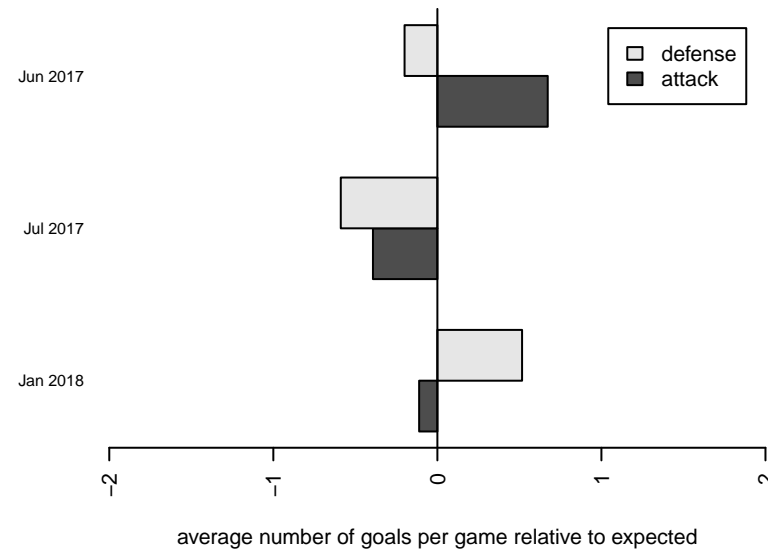

Performance relative to 13 month average