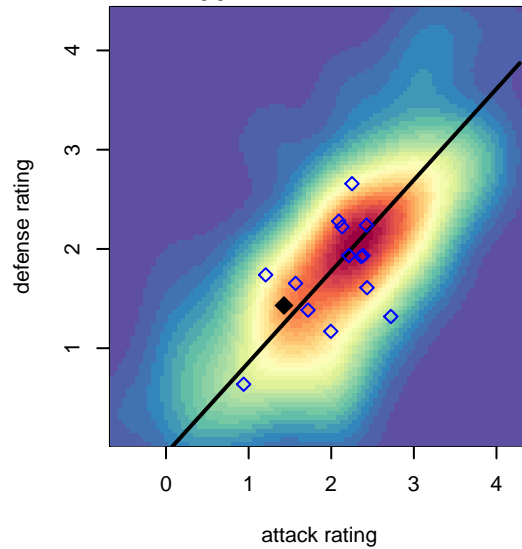

Venues played:
 2017 Clash At the Border Gold/Silver/Bronze
 2017 Sounders FC Cup GU15 Gold
 2017 PSPL Classic 1 – West U15
 2017 Portland Winter Showcase U15

Highline Premier Blue G03
 Dots are actual minus expected GF (blue circles) and GA (red triangles).
 Blue line is smoothed change in attack strength. Red is smoothed change in defense strength.

**attack and defense variance (black dot)
relative to other teams
and top 10 in region**

**attack and defense rating
relative to others at age
and all opponents in last 13 months**

Performance relative to 13 month average