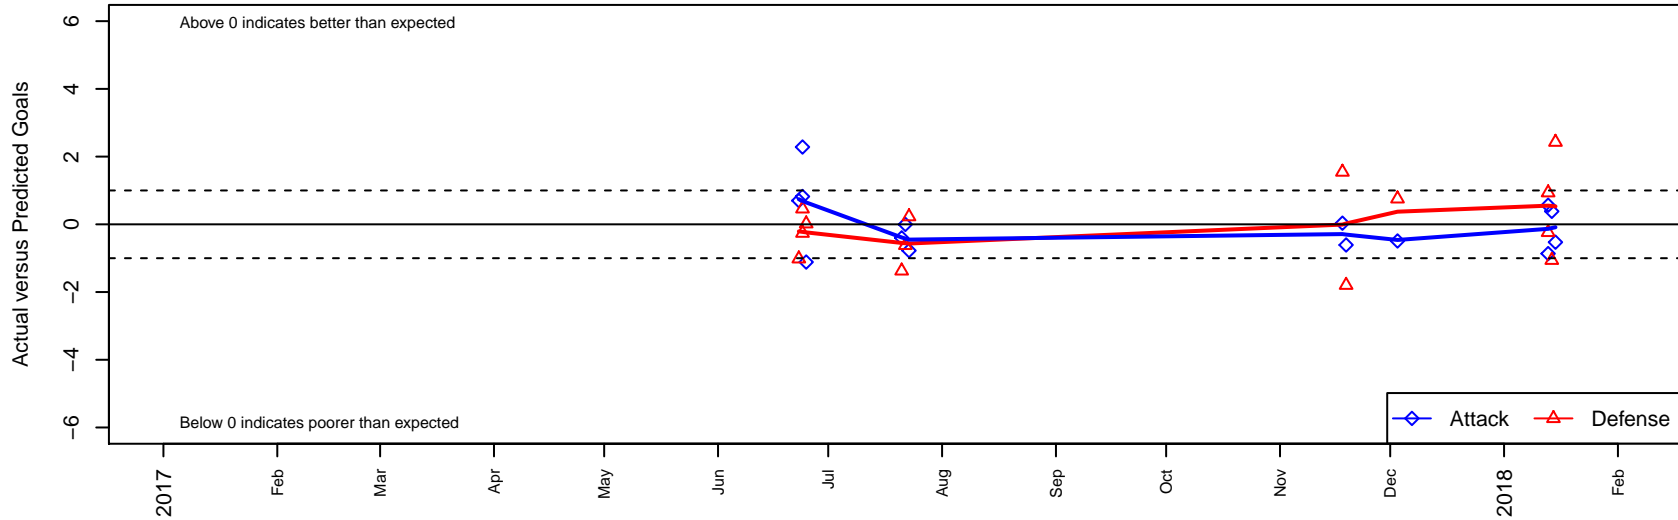

Highline Premier Blue G03

Highline Premier FC
 Burien, WA
 G03 total strength=1212
 attack=4.17 defense=4.18
 fall league = PSPL Classic 1 – West U15

alt names used:
 Highline Premier FC Eagles 03
 HIGHLINE PREMIER FC EAGLES 03
 HPFC Eagles 03
 Highline Premier FC Eagles 03

Venues played:
 2017 Clash At the Border Gold/Silver/Bronze
 2017 Sounders FC Cup GU15 Gold
 2017 PSPL Classic 1 – West U15
 2017 Portland Winter Showcase U15

Highline Premier Blue G03
 Dots are actual minus expected GF (blue circles) and GA (red triangles).
 Blue line is smoothed change in attack strength. Red is smoothed change in defense strength.

**attack and defense variance (black dot)
relative to other teams
and top 10 in region**

**attack and defense rating
relative to others at age
and all opponents in last 13 months**

Performance relative to 13 month average