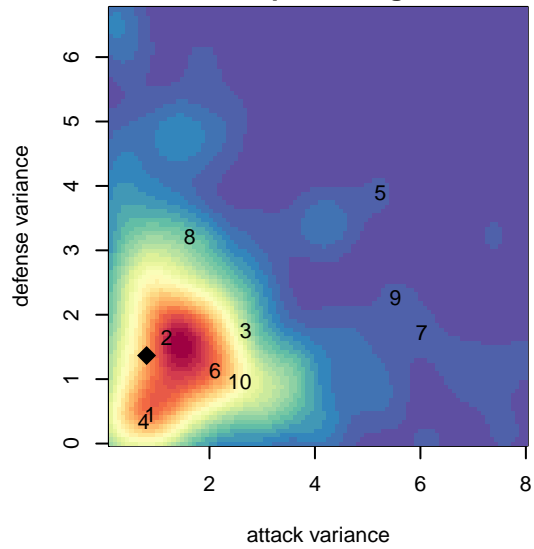

Highline Premier Blue G03

Highline Premier FC
 Burien, WA
 G03 total strength=1212
 attack=4.17 defense=4.18
 fall league = PSPL Classic 1 – West U15

alt names used:
 Highline Premier FC Eagles 03
 HIGHLINE PREMIER FC EAGLES 03
 HPFC Eagles 03
 Highline Premier FC Eagles 03

Venues played:
 2017 Clash At the Border Gold/Silver/Bronze
 2017 Sounders FC Cup GU15 Gold
 2017 PSPL Classic 1 – West U15
 2017 Portland Winter Showcase U15

Highline Premier Blue G03
 Dots are actual minus expected GF (blue circles) and GA (red triangles).
 Blue line is smoothed change in attack strength. Red is smoothed change in defense strength.

**attack and defense variance (black dot)
relative to other teams
and top 10 in region**

**attack and defense rating
relative to others at age
and all opponents in last 13 months**

Performance relative to 13 month average