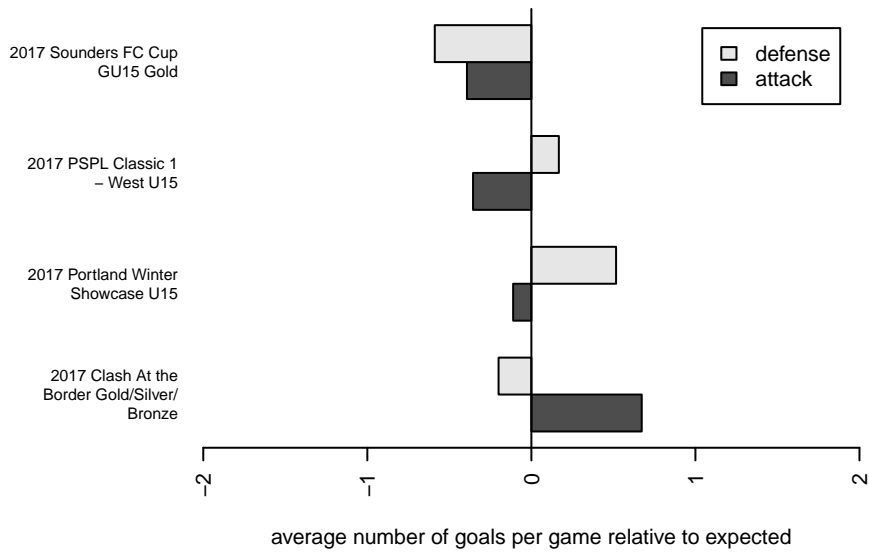

Venues played:
 2017 Clash At the Border Gold/Silver/Bronze
 2017 Sounders FC Cup GU15 Gold
 2017 PSPL Classic 1 – West U15
 2017 Portland Winter Showcase U15

Highline Premier Blue G03
 Dots are actual minus expected GF (blue circles) and GA (red triangles).
 Blue line is smoothed change in attack strength. Red is smoothed change in defense strength.

**attack and defense variance (black dot)
relative to other teams
and top 10 in region**

**attack and defense rating
relative to others at age
and all opponents in last 13 months**

Performance relative to 13 month average