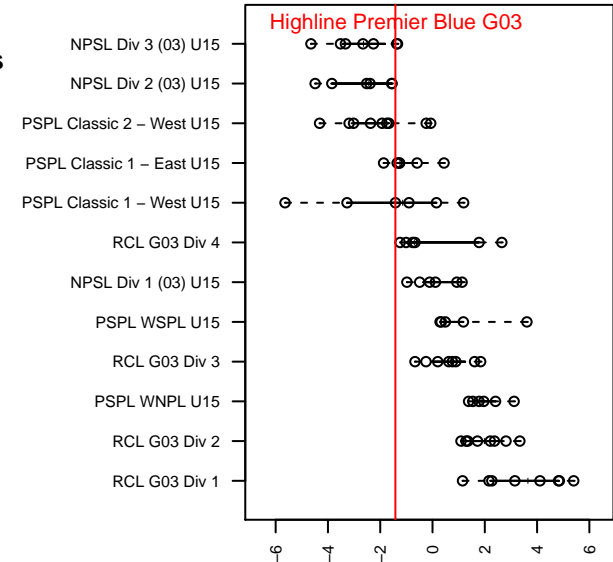

Highline Premier Blue G03

Highline Premier FC
 Burien, WA
 G03 total strength=1212
 attack=4.17 defense=4.18
 fall league = PSPL Classic 1 – West U15

alt names used:
 Highline Premier FC Eagles 03
 HIGHLINE PREMIER FC EAGLES 03
 HPFC Eagles 03
 Highline Premier FC Eagles 03

Venues played:
 2017 Clash At the Border Gold/Silver/Bronze
 2017 Sounders FC Cup GU15 Gold
 2017 PSPL Classic 1 – West U15
 2017 Portland Winter Showcase U15

Highline Premier Blue G03
 Dots are actual minus expected GF (blue circles) and GA (red triangles).
 Blue line is smoothed change in attack strength. Red is smoothed change in defense strength.

**attack and defense variance (black dot)
relative to other teams
and top 10 in region**

**attack and defense rating
relative to others at age
and all opponents in last 13 months**

Performance relative to 13 month average